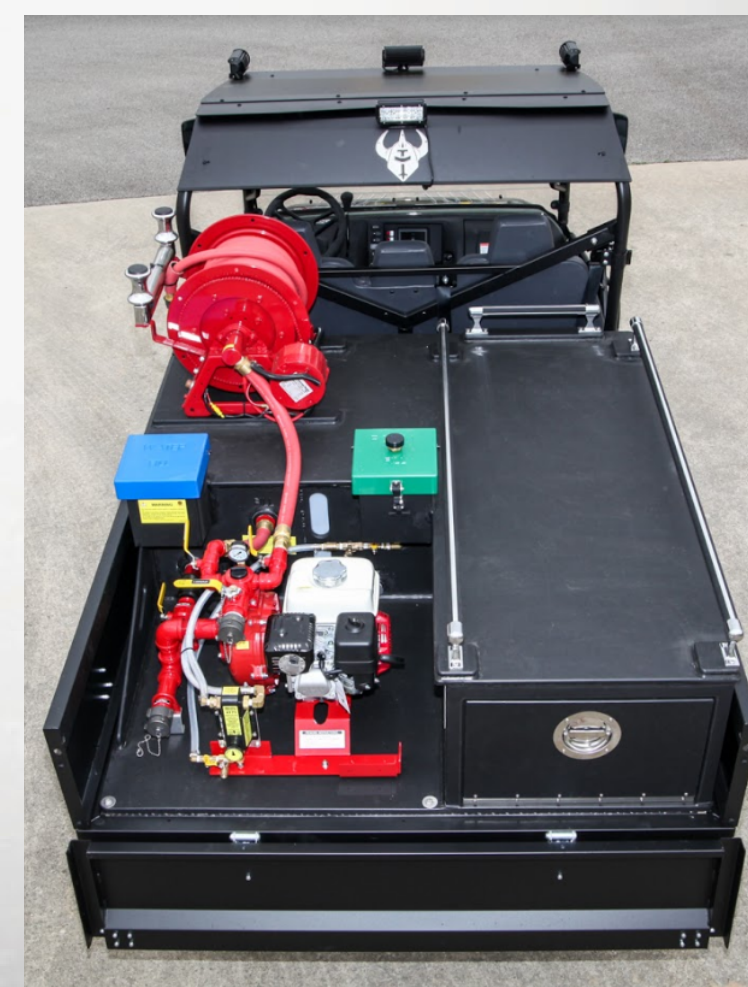

UTV NAFECO

NAFECO PRICE

\$29,672.00*

Intimidator 4x4 Truck Series Utility Vehicle

- 115 Gallon Skeeter Fire Suppression Skid Unit
- Five (5) Gallon Foam Cell
- Stokes Basket Area
- CET DI-PFP-6hpHND-M Pump
- Honda 6hp Gas Engine
- Scotty Around-the-Pump Foam System
- Hannay Electric Rewind Booster Reel
- 50 Feet of 1" Rubber Booster Hose

- 6' Aluminum Black Powder Coated Bed
- Under Bed Tool Boxes and Drop Down Sides
- Seating for Three (3) Adult Passengers
- Shift-on-the-fly 4WD
- Four Wheel Independent Front Suspension
- 27" Go Anywhere Tires with 14" Steel Rims
- 750efi Kohler (R) Gas Engine